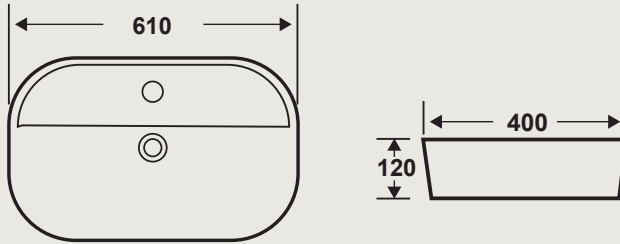

CONFIGURATION	COUNTER TOP WASH BASIN
Weight	9.9Kg
Basin Area	500 x 370mm
Height - Floor to Rim	850mm
Nominal Dimensions	610 x 400 x 120mm
Waste Hole	50mm
Water Depth	112mm

FLORINA 203 WASH BASIN

TECHNICAL DRAWINGS

All drawings contain the necessary measurements, which are subject to standard tolerances. They are stated in mm, are drawn on a scale of 1:20 and are non-binding. Exact measurements, in particular for customized installation scenarios, can only be taken from the finished ceramic piece.

** Dimensions of fixtures are nominal and may vary within the range of tolerance. These measurements are subject to change or cancellation. No responsibility is assumed for use of superseded or voided leaflet.